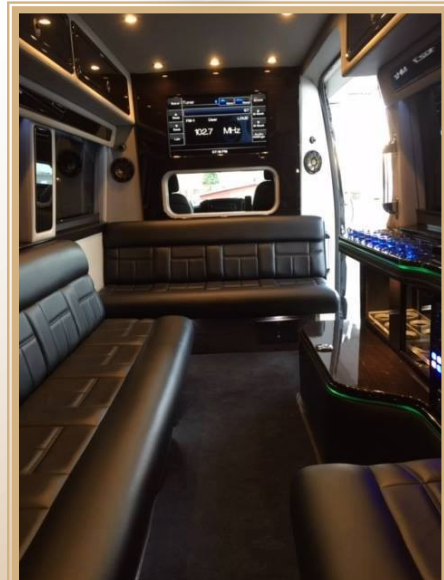

Excursions by Evans

Limo, Servicing North Central Ohio

(419) 668-1469 ♦ Norwalk, Ohio

MERCEDES SPRINTER LIMO FEATURES

- Plush Carpeted Floor Mats
- Front Partition w/ Power Window
- Complete Privacy Shades
- Overhead & Floor Courtesy Lighting
- Custom Luxury Seating
- Digital Rear AC Controls
- Coordinated Valances w/Indirect Lighting
- Dash Trim Burred Wood
- Custom Designed Side Bar Area
- Dark Tinted Windows

MERCEDES SPRINTER LIMO TECHNOLOGY

- USB Charging Ports
- 2 - Samsung 32" LED TV's
- Rear Touch Screen AM/FM Radio/Bluetooth
- CD Player/DVD Player/iPod Hook Up

SERVICING NORTH CENTRAL OHIO

- Proms
- Office/Staff Luncheons/Dinners
- VIP Shuttle
- Weddings
- Funerals
- Birthdays
- Bachelor & Bachelorette Parties
- Mapped Excursions
- Winery Tours
- Brewery Tours
- Scavenger Hunts
- Amish Country Tour
- Concerts, Theatre, Sporting & Specialty Events
- Sightseeing & City Tours
- Holiday Tours
- Casino Charters